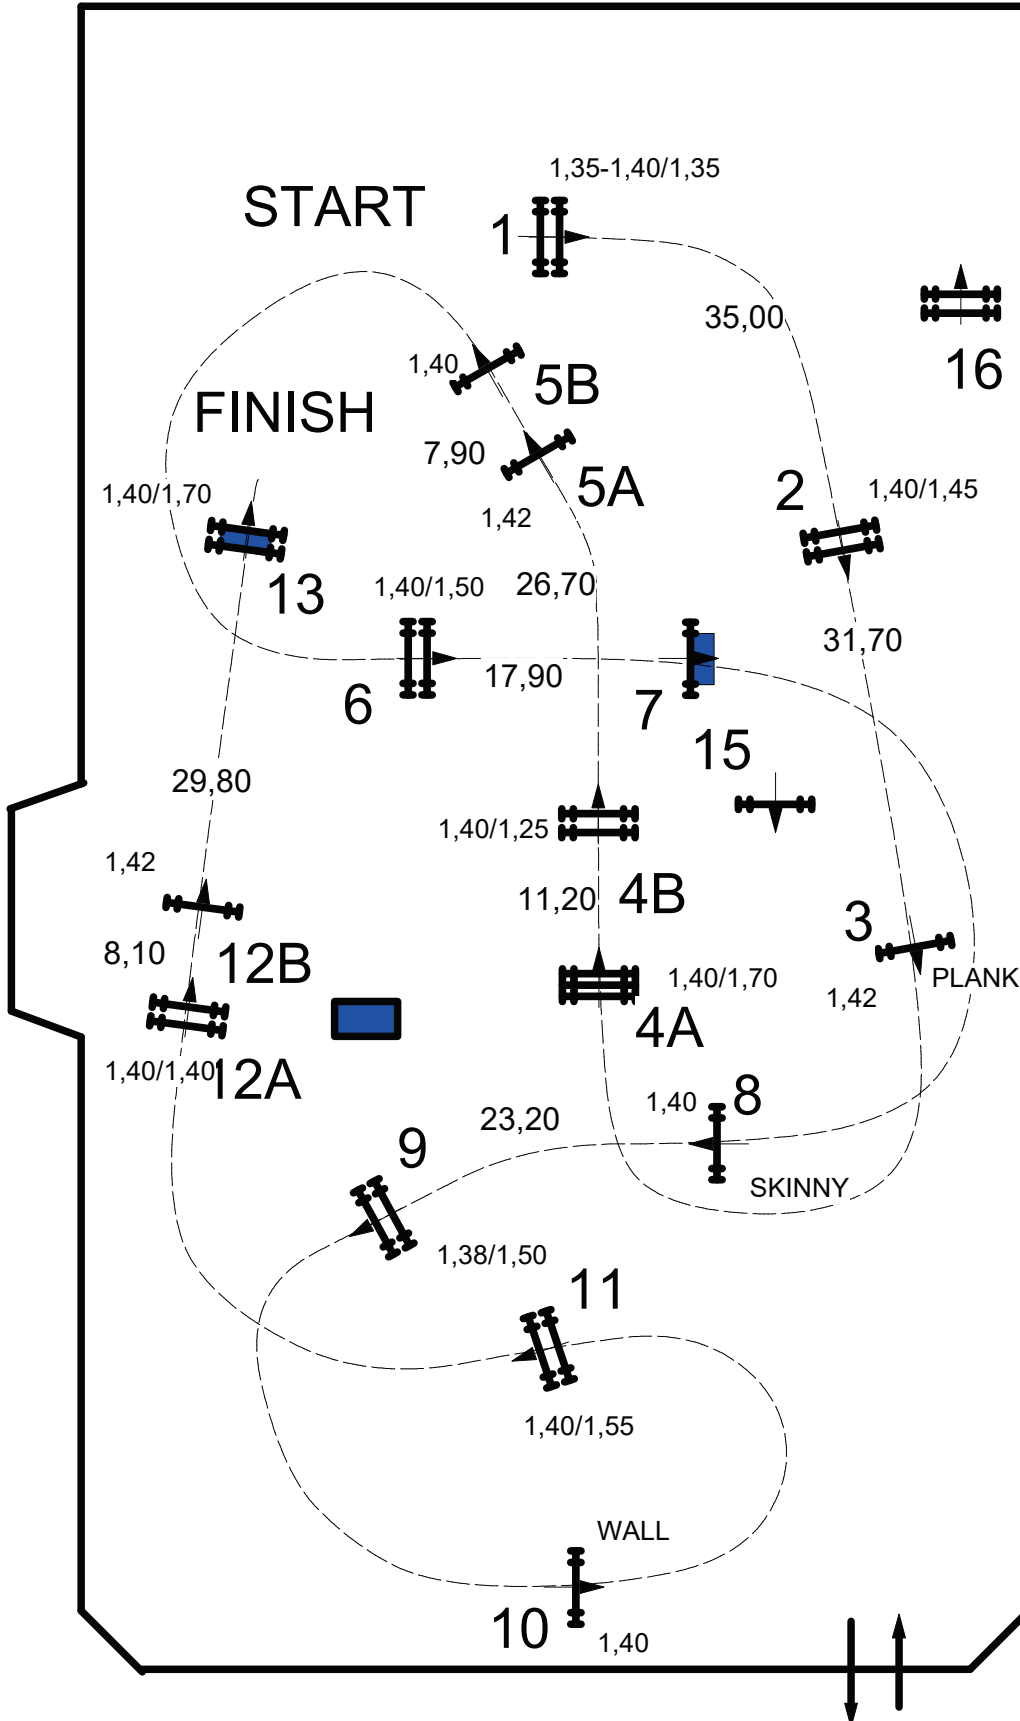

BLENHEIM SPRING CLASSIC IV

GRAND PRIX RING

\$25,000 1.40m Market Insurance
 Welcome Grand Prix
 \$5,000 Interactive Mortgage U-25

- HEIGHT: 1,40m
- SPEED: 375m/min
- FIRST ROUND: 1-13
- DISTANCE: 530m
- TIME ALLOWED: 85 sec
- JUMP OFF: 15,9,10,11,12a,12b,7,16
- J/O DISTANCE: 300m
- J/O TIME ALLOWED: 48 sec